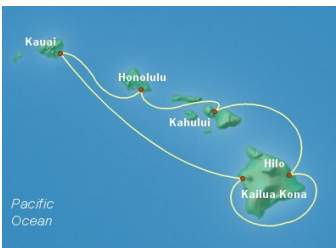

HAWAII BY LAND AND SEA

aboard Norwegian Cruise Line PRIDE OF AMERICA

January 31-February 9, 2019

Honolulu, Oahu Kahului, Maui Hilo, Hawaii*
Kona, Hawaii Nawiliwili, Kauai

YOUR CRUISE INCLUDES:

- 7 Night Cruise on NCL Pride of America
- Round Trip Airfare to Honolulu
- Local Transfers
- 2 Nights in Honolulu
- Guided Tour of Pearl Harbor
- Luau in Oahu
- Tour Manager Throughout Cruise
- All Current Gov't Taxes and Fees
- Ship Board Gratuities
- Motorcoach Driver Gratuities

Aloha! Begin our Hawaiian adventure with a 2 night stay in fabulous Honolulu, Hawaii. We will have a private tour of Pearl Harbor, a traditional Hawaiian Luau, and then embark on our 7 night adventure around the Hawaiian Islands aboard NCL Pride of America. Journey from one exotic island to the next, learn about the Hawaiian culture through the eyes of native ambassadors on board our ship. Island hop Hawaii in style, with more than 15 restaurants and 12 bars and *lounges*, excellent family accommodations, spacious suites and *balconies* – perfect for whale watching, witnessing Kilauea Volcano or taking in the dramatic views

Kahului, Maui

Enjoy the winding road to Hana, tour a pineapple plantation, or check out Maui's massive Haleakala volcano

Hilo, Hawaii

View spectacular, Rainbow Falls, an 80-foot cascade that plunges into a circular pool, or see Kilauea, the most active volcano in the world.

Kona, Hawaii

Explore top attractions around Kona, including Kealahou Bay, the Painted Church and the Kona coffee factory

Nawiliwili, Kauai

Experience the lush island of Kauai. View the 3,000-foot deep Waimea Canyon, the lush landscapes lining the Wailua River, and the famed Fern Grotto.